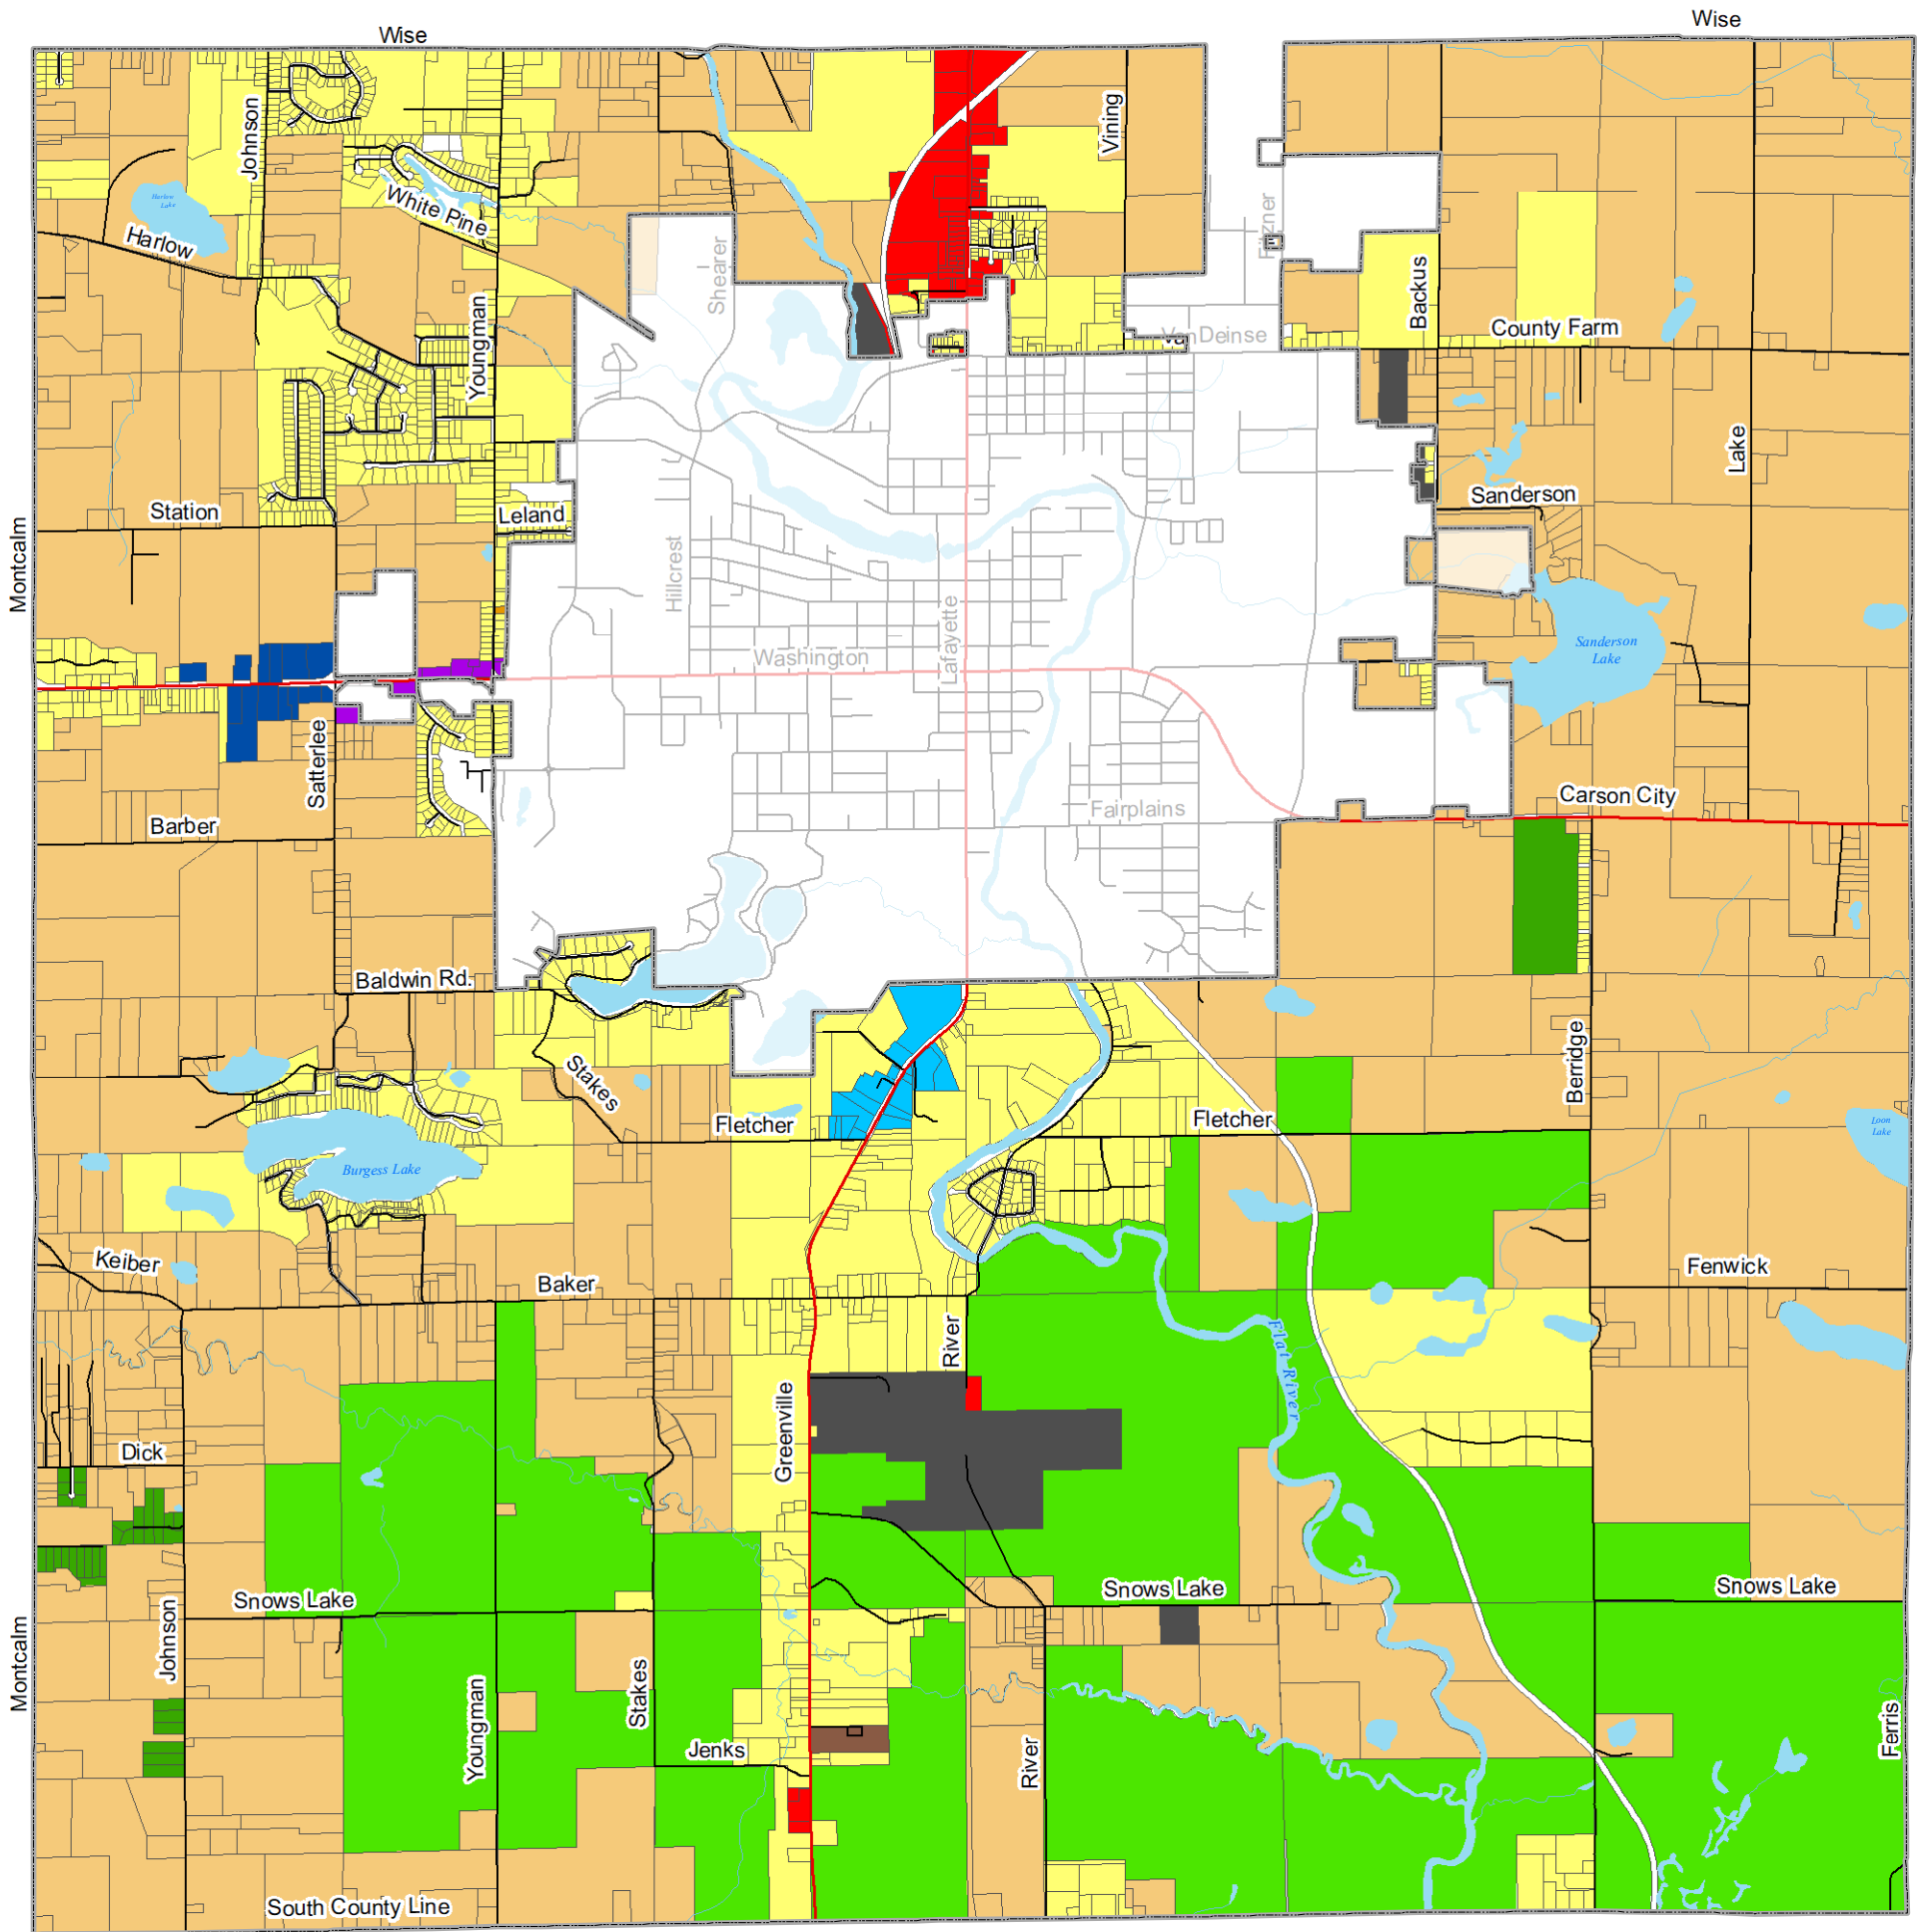

Eureka Charter Township

Montcalm County, Michigan

DRAFT Zoning Map

March 2022

Legend

- AG, Agricultural
- RR, Rural Residential
- SR, Suburban Residential
- UR, Urban Residential
- MHR, Manufactured Home Park Residential
- PC, Public Conservation
- RC, Rural Commercial
- OSC-1, Office Service Commercial-1
- OSC-2, Office Service Commercial-2
- GC, General Commercial
- IND, Industrial