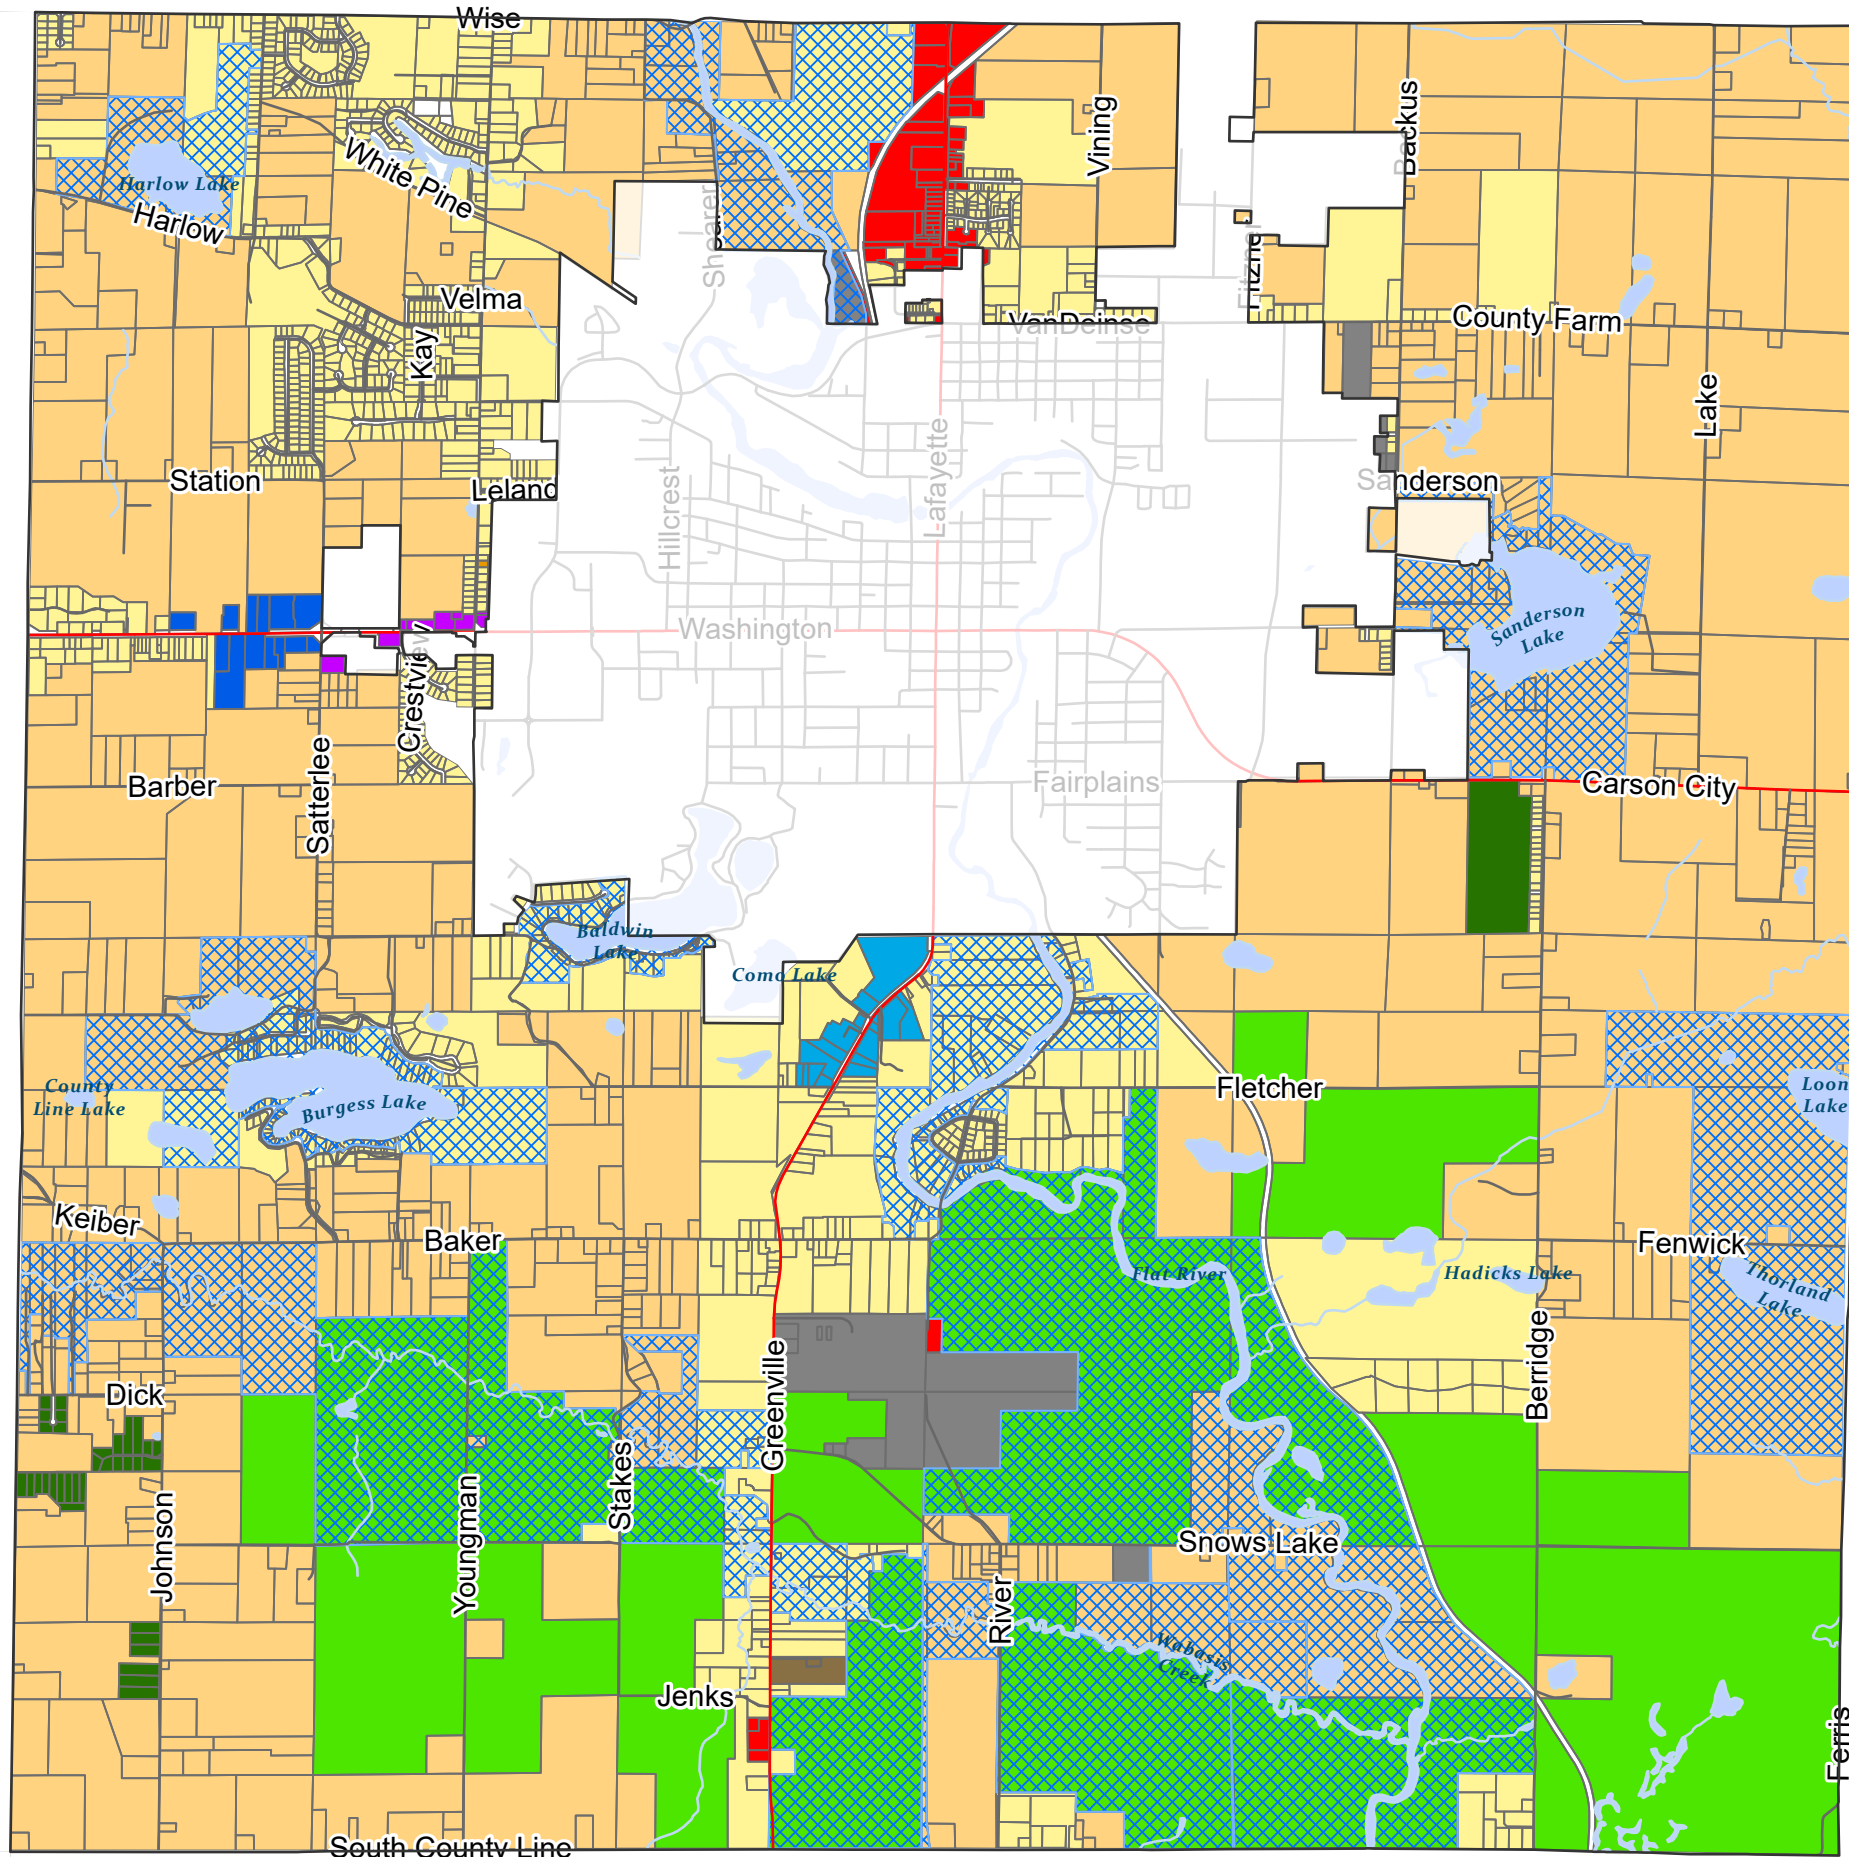

Eureka Charter Township

Montcalm County, Michigan

Zoning Map

Adopted: May 9, 2022
Effective: May 23, 2022

Legend

- Open Water
- AG, Agricultural
- RR, Rural Residential
- SR, Suburban Residential
- UR, Urban Residential
- MHR, Manufactured Home Park Residential
- PC, Public Conservation
- RC, Rural Commercial
- OSC-1, Office Service Commercial - 1
- OSC-2, Office Service Commercial - 2
- GC, General Commercial
- IND, Industrial
- Waterfront Overlay

williams&works
engineers | surveyors | planners

0 2,500 5,000 10,000 Feet